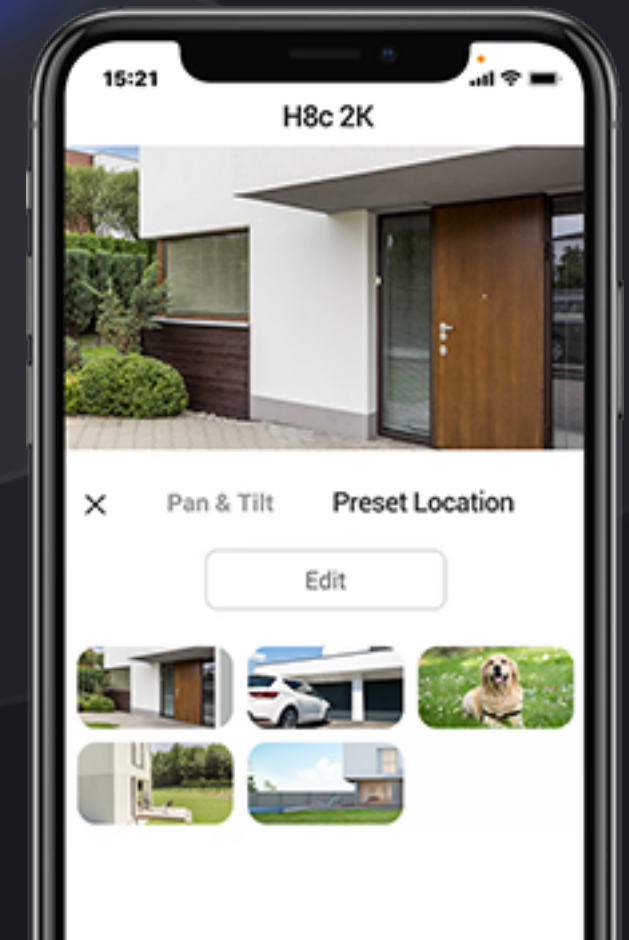

You have a delivery

How can I help you?

Hear and speak with visitors as if you were there

With the H8c 2K, you can simply use your smartphone to hear and speak to a deliveryman, greet guests, or ask strangers to leave your property – even if you're not home.