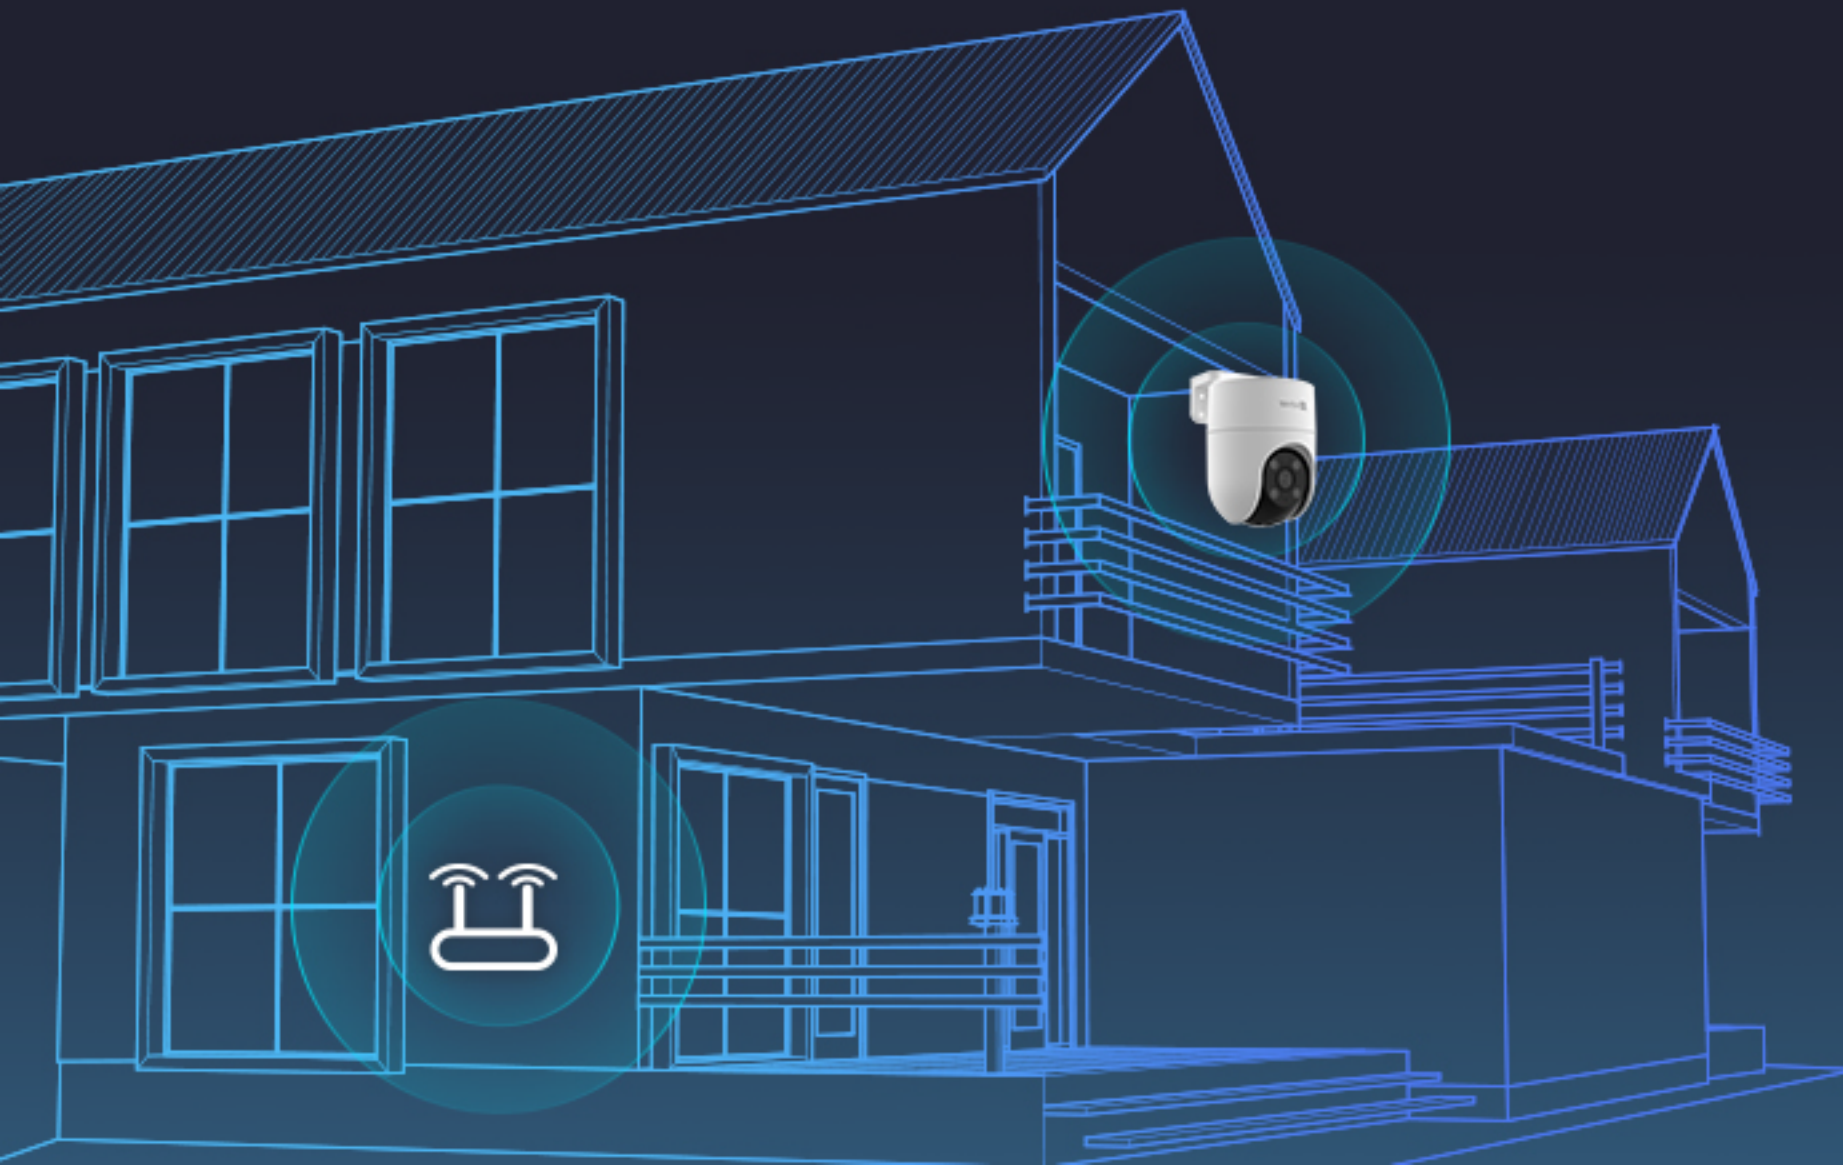

- **Black-and-white night vision**

If you don't want the lighting to disturb your neighbors, just go with the infrared night vision by changing on the EZVIZ App.

- **Smart night vision**

Or, let the camera decide. In smart mode, the camera will automatically light up the environment upon detection of human motion.

## Elegant design with reliable Wi-Fi connection

---

Compact in design to go under the eaves or on an exterior wall, the H8c 2K comes equipped with high-performance, built-in dual antennas to ensure stable, strong camera connection.