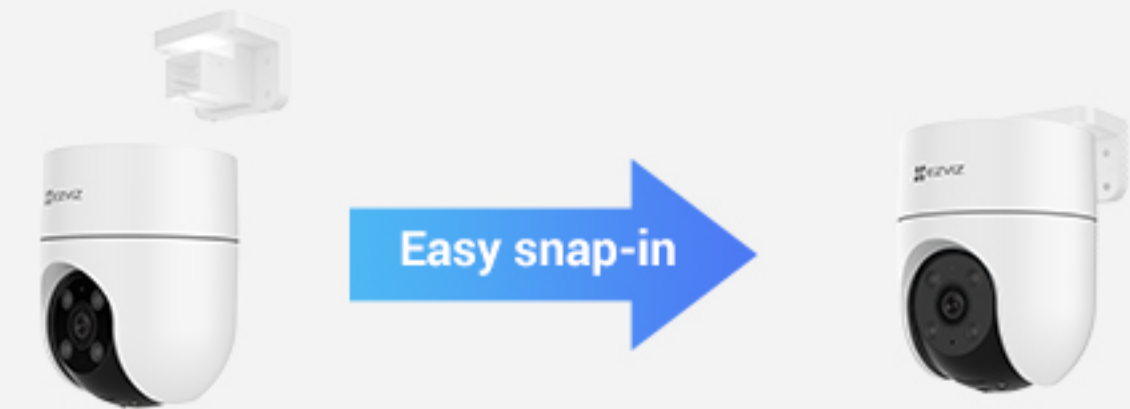

## Pan & Tilt Wi-Fi Camera

## Elegant design with reliable Wi-Fi connection

---

Compact in design to go under the eaves or on an exterior wall, the H8c 2K comes equipped with high-performance, built-in dual antennas to ensure stable, strong camera connection.

## Sturdy and durable for everyday use

---

EZVIZ designed the H8c 2K to bring simple, long-lasting, and worry-free protection to every family. Its weatherproof enclosure stands strong even in harsh weather.

## Detachable mount plate makes installation easy

---

The H8c 2K facilitates the setup process. Its mounting base can be detached from the camera body to get installed first, eliminating the need to hold the whole camera in place while you search for the best installation spot.