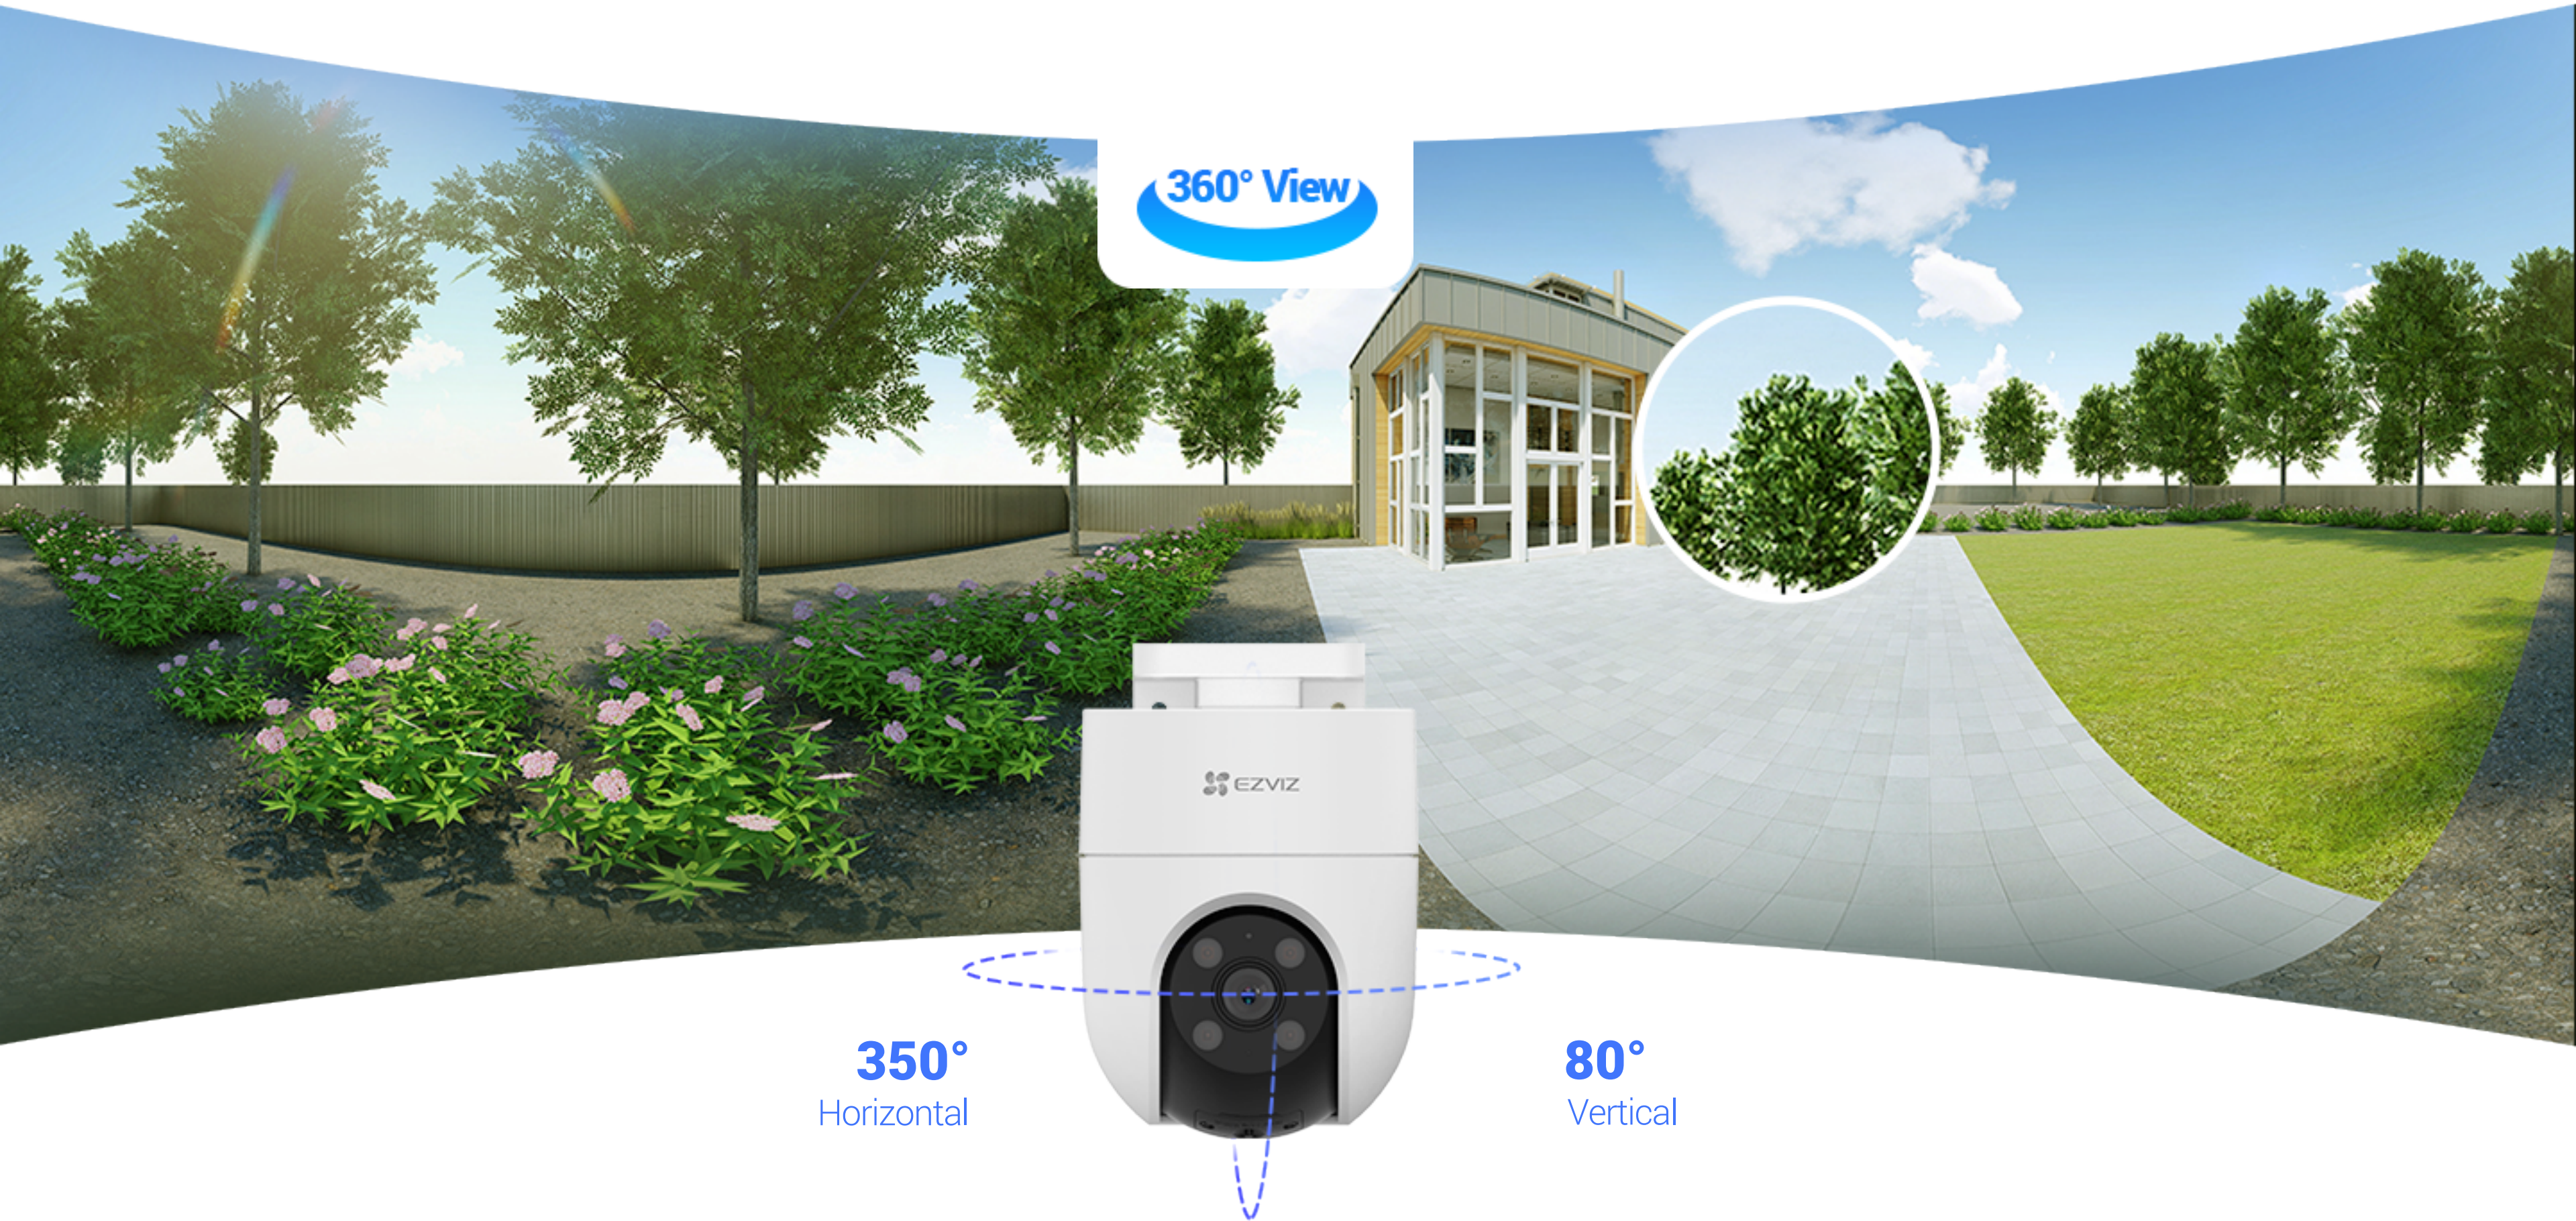

### 360-degree flexibility, all-around protection

The H8c 2K is smart, steady, and simple enough to serve as a reliable outdoor camera. Delivering a whole-area view in 2K resolution, the camera offers 24/7 protection with easy controls and two-way communication. Thanks to the added smarts of person detection and auto-tracking, nothing will get out of your sight easily.

2K Resolution

360° Panoramic Coverage

Color Night Vision

AI-Powered Human Shape Detection

Auto-Tracking

One-Click Return to Pre-Set Directions

Weatherproof Design

Active Defense with Siren and Strobe Light

# 360° vision in 2K, means no grey areas in protection

Bye-bye to a narrow field of view or blurry images. The H8c 2K pans and tilts to take in information from all directions in 2K resolution, so you can see the big picture of your protected area without missing the small details.

## Detect and track the crucial moments

The H8c 2K distinguishes people from pets or insignificant moving objects. When human activity gets detected, the camera will lock on the target and automatically rotate to follow the movement. Nothing will easily escape your attention.